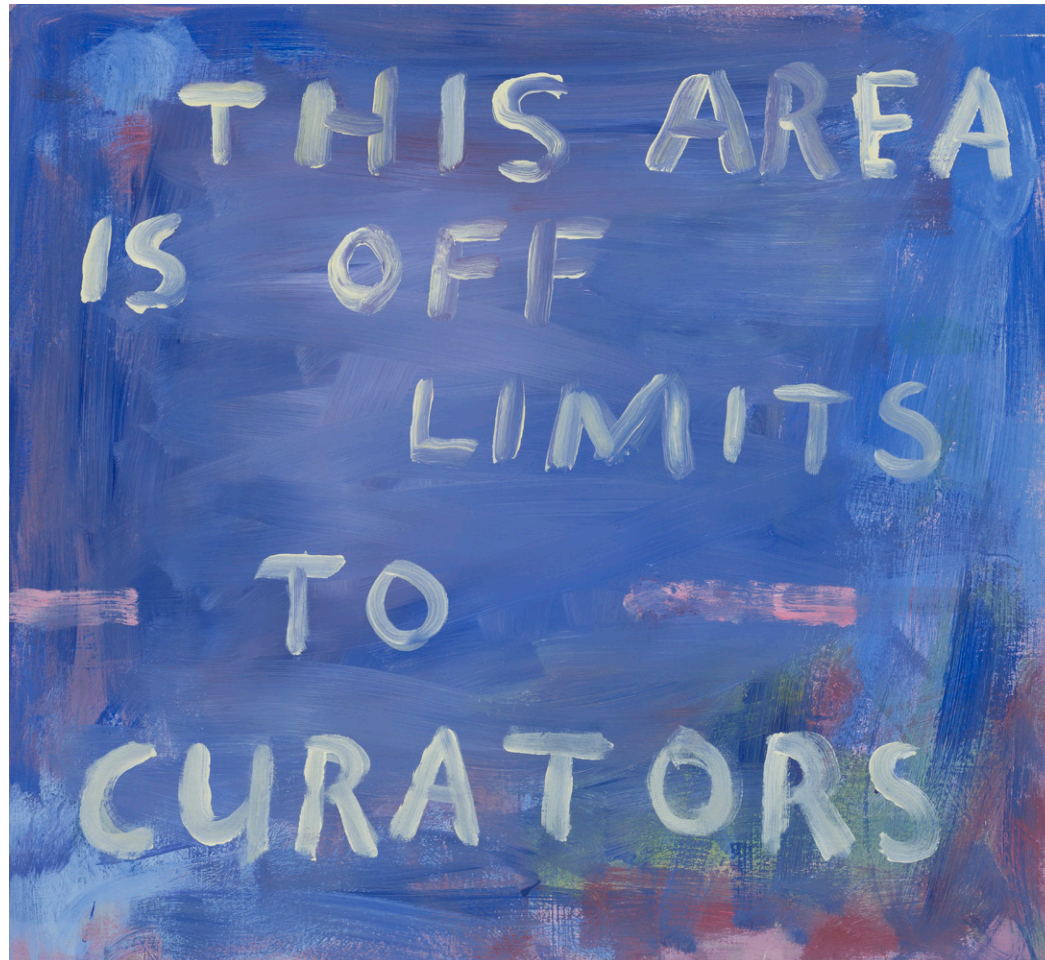

Simon Blau  
*Postnatal Surfing* 2016,  
acrylic on board  
122 × 91 cm, \$5000

Simon Blau  
*Sea Level* 2015,  
acrylic on board  
65 × 70 cm, \$3500

Simon Blau  
*Sunshower* 2016,  
acrylic on board  
65 × 70 cm, \$3500