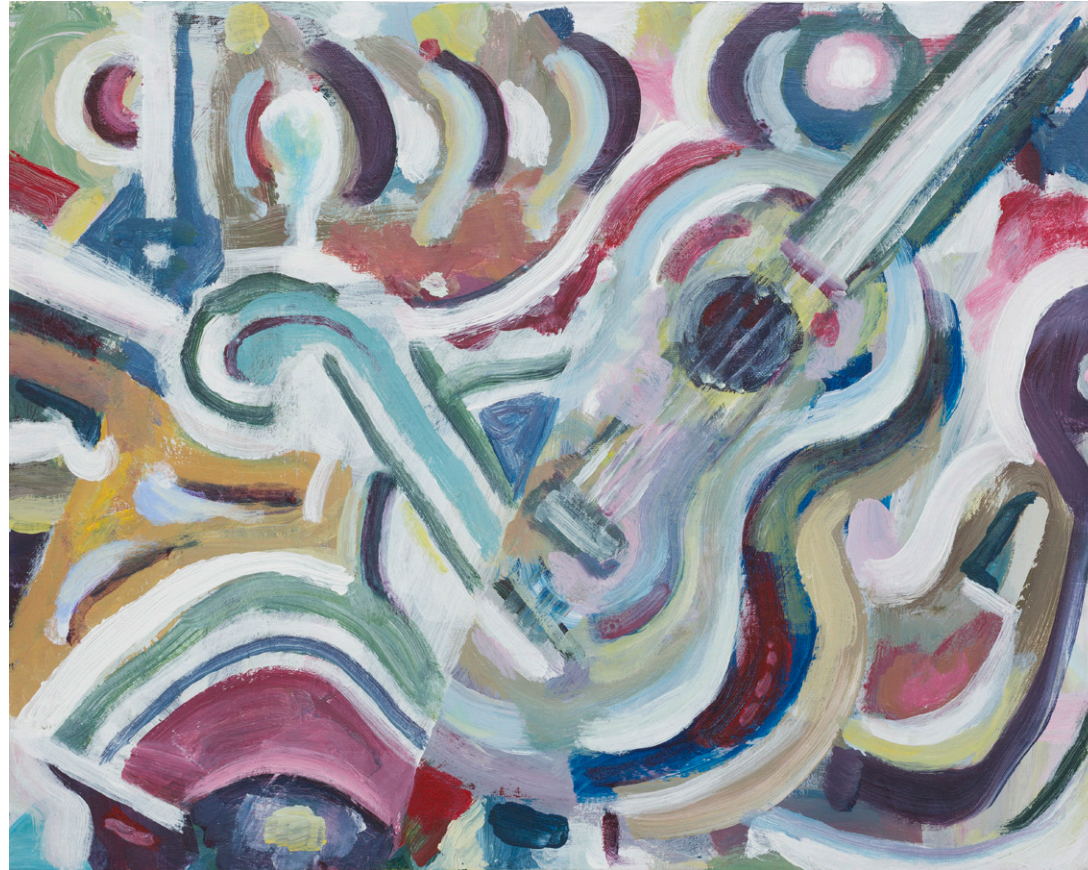

Simon Blau
Music Room 2015,
acrylic on board
40.5 × 51 cm, $2600