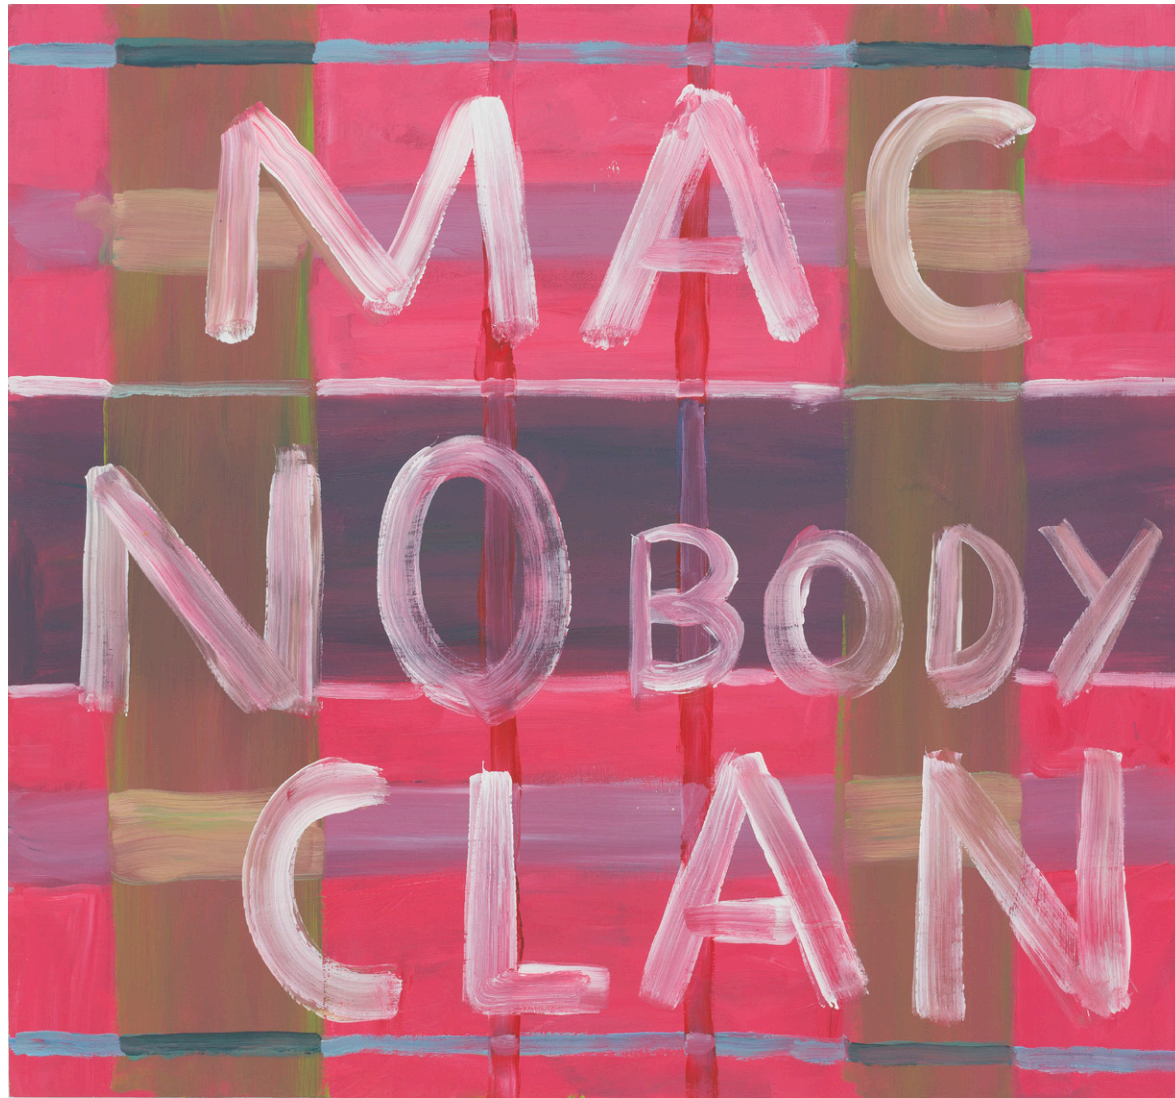

**CO-OP**  
**SIMON BLAU & JELLE VAN DEN BERG**

**20 JAN – 13 FEB 2016**  
**EXHIBITION CATALOGUE**

Simon Blau  
*Catwalk* 2015,  
acrylic on board  
60 × 70 cm, \$3500

Simon Blau,  
*MacNobody Clan* 2015,  
acrylic on board  
65 × 70 cm, \$3500