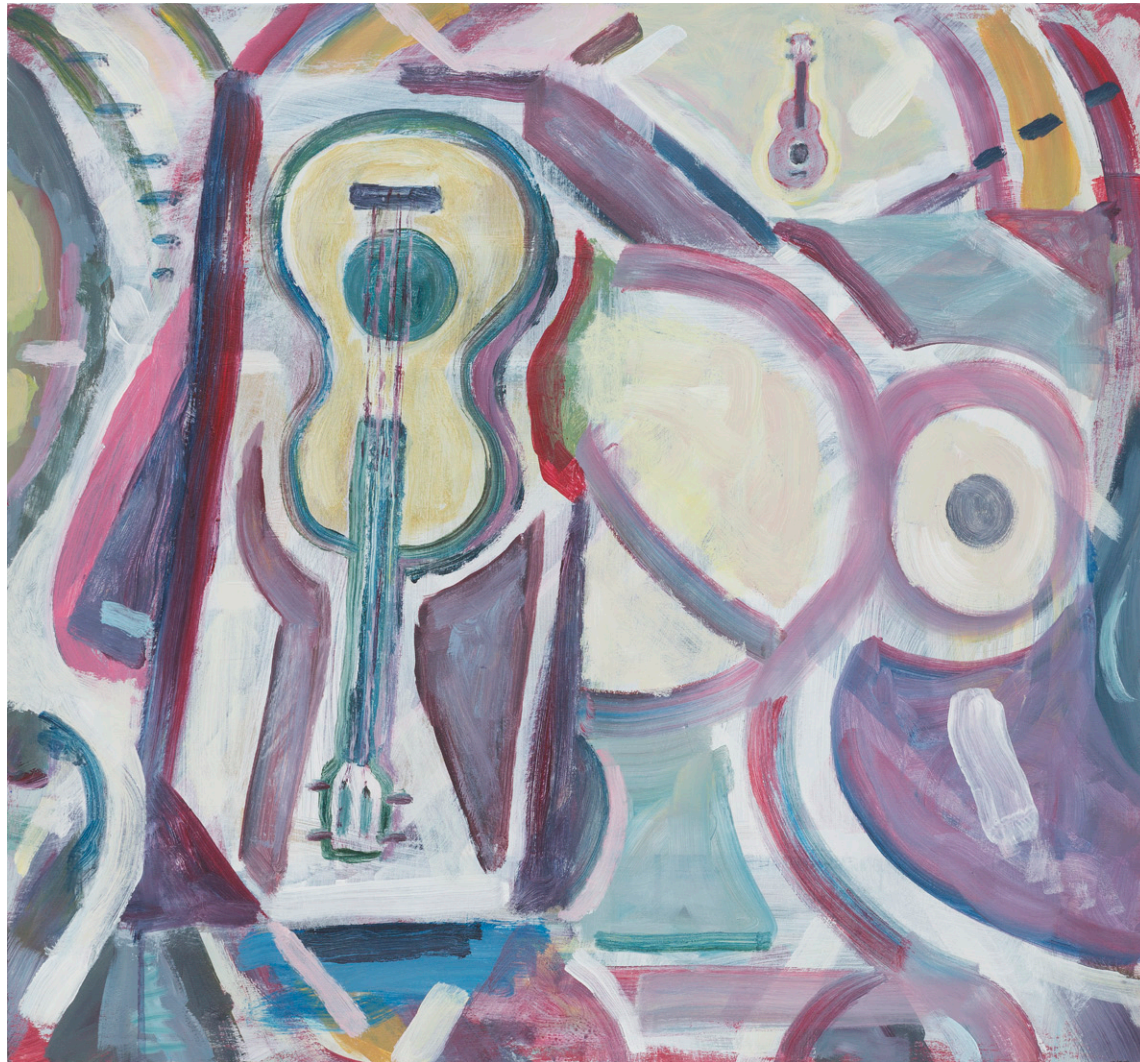

**CO-OP**  
**SIMON BLAU & JELLE VAN DEN BERG**

**20 JAN – 13 FEB 2016**  
**EXHIBITION CATALOGUE**

Simon Blau  
*Catwalk* 2015,  
acrylic on board  
60 × 70 cm, \$3500

Simon Blau,  
*MacNobody Clan* 2015,  
acrylic on board  
65 × 70 cm, \$3500

Simon Blau  
*Music in the Head* 2015,  
acrylic on board  
65 × 70 cm, \$3500

Simon Blau  
*Music Room* 2015,  
acrylic on board  
40.5 × 51 cm, \$2600

Simon Blau  
*Pacific Dreaming* 2015,  
acrylic on board  
60 × 50 cm, \$3000

Simon Blau  
*Postnatal Surfing* 2016,  
acrylic on board  
122 × 91 cm, \$5000

Simon Blau  
*Sea Level* 2015,  
acrylic on board  
65 × 70 cm, \$3500

Simon Blau  
*Sunshower* 2016,  
acrylic on board  
65 × 70 cm, \$3500